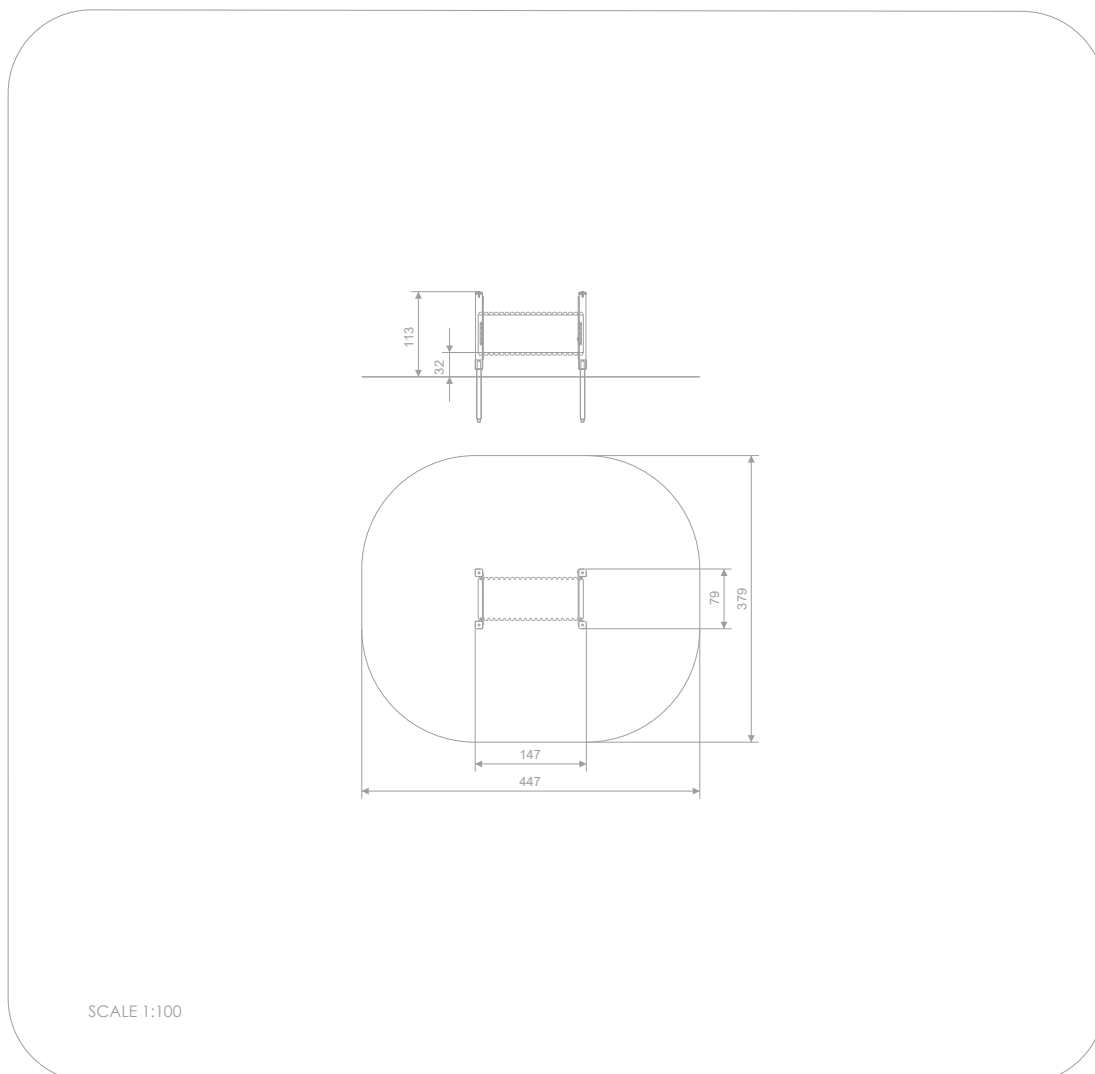

SOCIALIZING

SENSORIAL
INTEGRATION

INFORMATION ABOUT THE PRODUCT

Dimensions	79 x 147 cm
Safety zone	379 x 447 cm
Safety zone area	15 m ²
Overall height	112 cm
Free fall height	32 cm
Amount of users	1
Product complies with EN 1176-1:2017-12	YES
Availability of spare parts	YES
Age range	1-12
According to EN 1176-1:2017-12 norm, the product requires applying a safety surface according to the product's free fall height.	

MATERIALS:

PLATES OF THE WALLS
MADE OF 12 MM HDPE IN
THE HIGHEST QUALITY

SOLID CONSTRUCTION MADE
OF WOOD, 90x90 MM

TUBE PASSAGE,
POLYPROPYLENE (PP)
OUTSIDE DIAMETER 58 CM
INSIDE DIAMETER 50 CM

SAFE PIPE PLUGS MADE
OF INJECTION MOLDED
POLYAMID