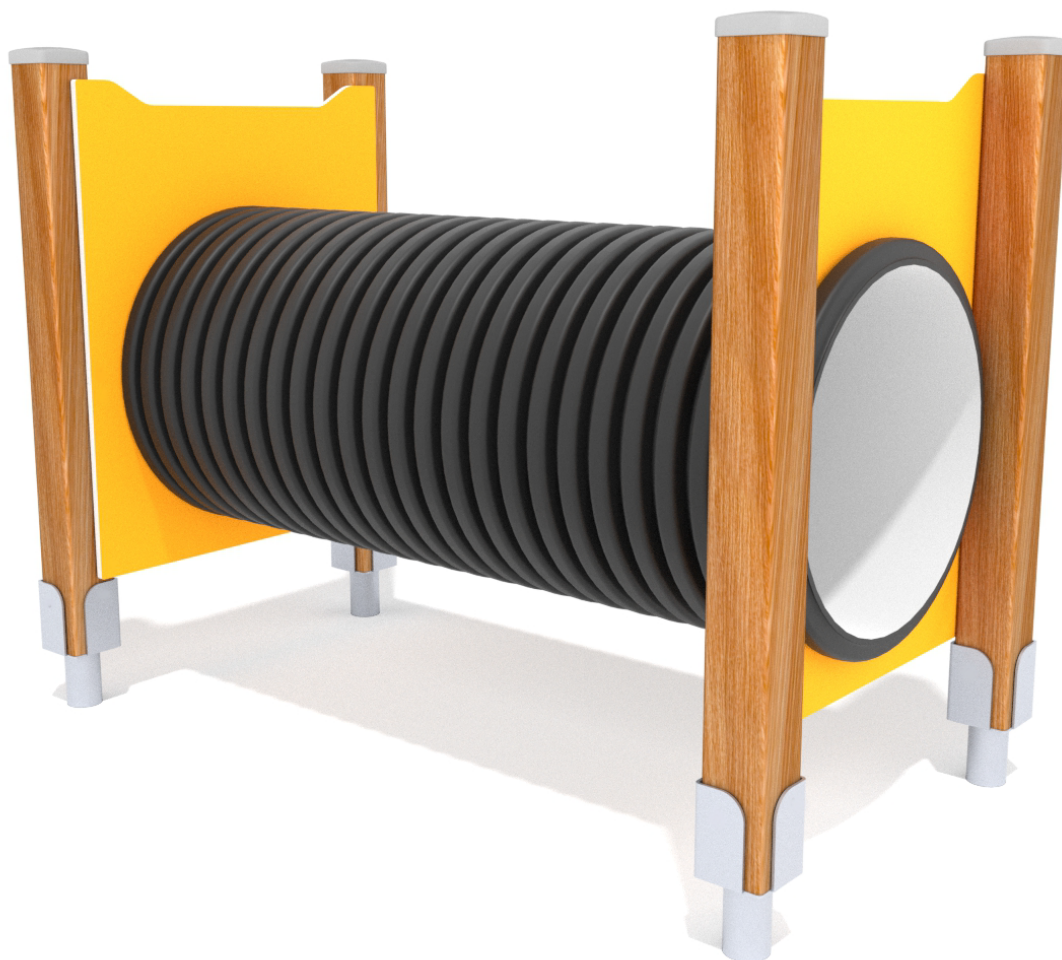

SOCIALIZING

SENSORIAL
INTEGRATION

INFORMATION ABOUT THE PRODUCT

Dimensions	79 x 147 cm
Safety zone	379 x 447 cm
Safety zone area	15 m ²
Overall height	112 cm
Free fall height	32 cm
Amount of users	1
Product complies with EN 1176-1:2017-12	YES
Availability of spare parts	YES
Age range	1-12
According to EN 1176-1:2017-12 norm, the product requires applying a safety surface according to the product's free fall height.	

MATERIALS:

PLATES OF THE WALLS
MADE OF 12 MM HDPE IN
THE HIGHEST QUALITY

SOLID CONSTRUCTION MADE
OF WOOD, 90x90 MM

TUBE PASSAGE,
POLYPROPYLENE (PP)
OUTSIDE DIAMETER 58 CM
INSIDE DIAMETER 50 CM

SAFE PIPE PLUGS MADE
OF INJECTION MOLDED
POLYAMID